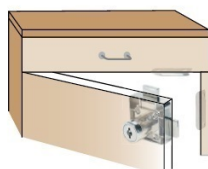

SISO A/S

Mileparken 11
DK-2740 Skovlunde
Denmark
VAT: DK 24786013

Phone +45 45 830 900

www.siso.dk
siso@siso.dk

Danske Bank
Nytorv Branch
Copenhagen
SWIFT: DABADKKK

Account no.
4180 3112 112936
IBAN Account
DK7230003112112936