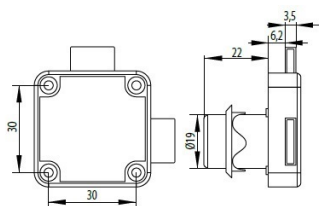

SISO A/S

Mileparken 11
DK-2740 Skovlunde
Denmark
VAT: DK 24786013

Phone +45 45 830 900

www.siso.dk
siso@siso.dk

Danske Bank
Nytorv Branch
Copenhagen
SWIFT: DABADKKK

Account no.
4180 3112 112936
IBAN Account
DK7230003112112936