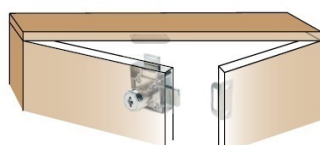

SISO A/S

Mileparken 11
DK-2740 Skovlunde
Denmark
VAT: DK 24786013

Phone +45 45 830 900

www.siso.dk
siso@siso.dk

Danske Bank
Nytorv Branch
Copenhagen
SWIFT: DABADKKK

Account no.
4180 3112 112936
IBAN Account
DK7230003112112936