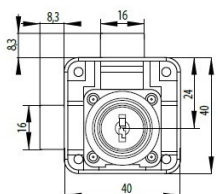

SISO A/S

Mileparken 11
DK-2740 Skovlunde
Denmark
VAT: DK 24786013

Phone +45 45 830 900

www.siso.dk
siso@siso.dk

Danske Bank
Nytorv Branch
Copenhagen
SWIFT: DABADKKK

Account no.
4180 3112 112936
IBAN Account
DK7230003112112936